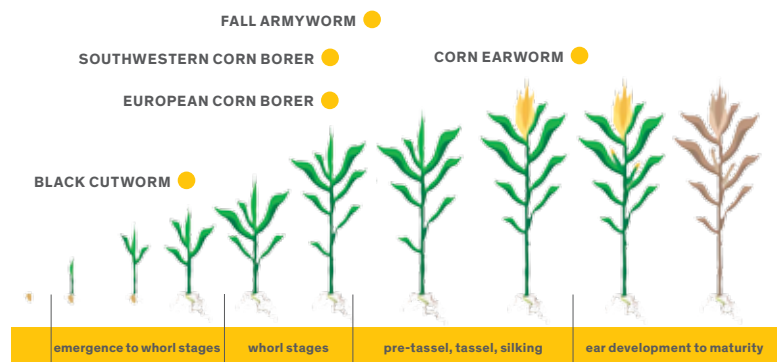

Season-long Control

Multiple Modes of Action

Primary Pest Controlled	PowerCore®	VT Double PRO®	Optimum® AcreMax®
Black cutworm	●		●
Corn earworm	●●	●●	
European corn borer	●●●	●●	●●
Fall armyworm	●●●	●●	●●
Southwestern corn borer	●●●	●●	●
Non-<i>Bt</i> corn refuge	5%	5%	5%

PowerCore trait technology combines three *Bt* proteins for unmatched control of above-ground pests like:

Don't forget!

- PowerCore provides season-long control for key above-ground lepidopteran pests.
- It's superior to other products on the market, such as VT Double PRO and Optimum AcreMax.
- It's available in elite, high performing genetics.

Contact your local seed representative to ask about Dow AgroSciences trait technologies.

Dow AgroSciences

Solutions for the Growing World